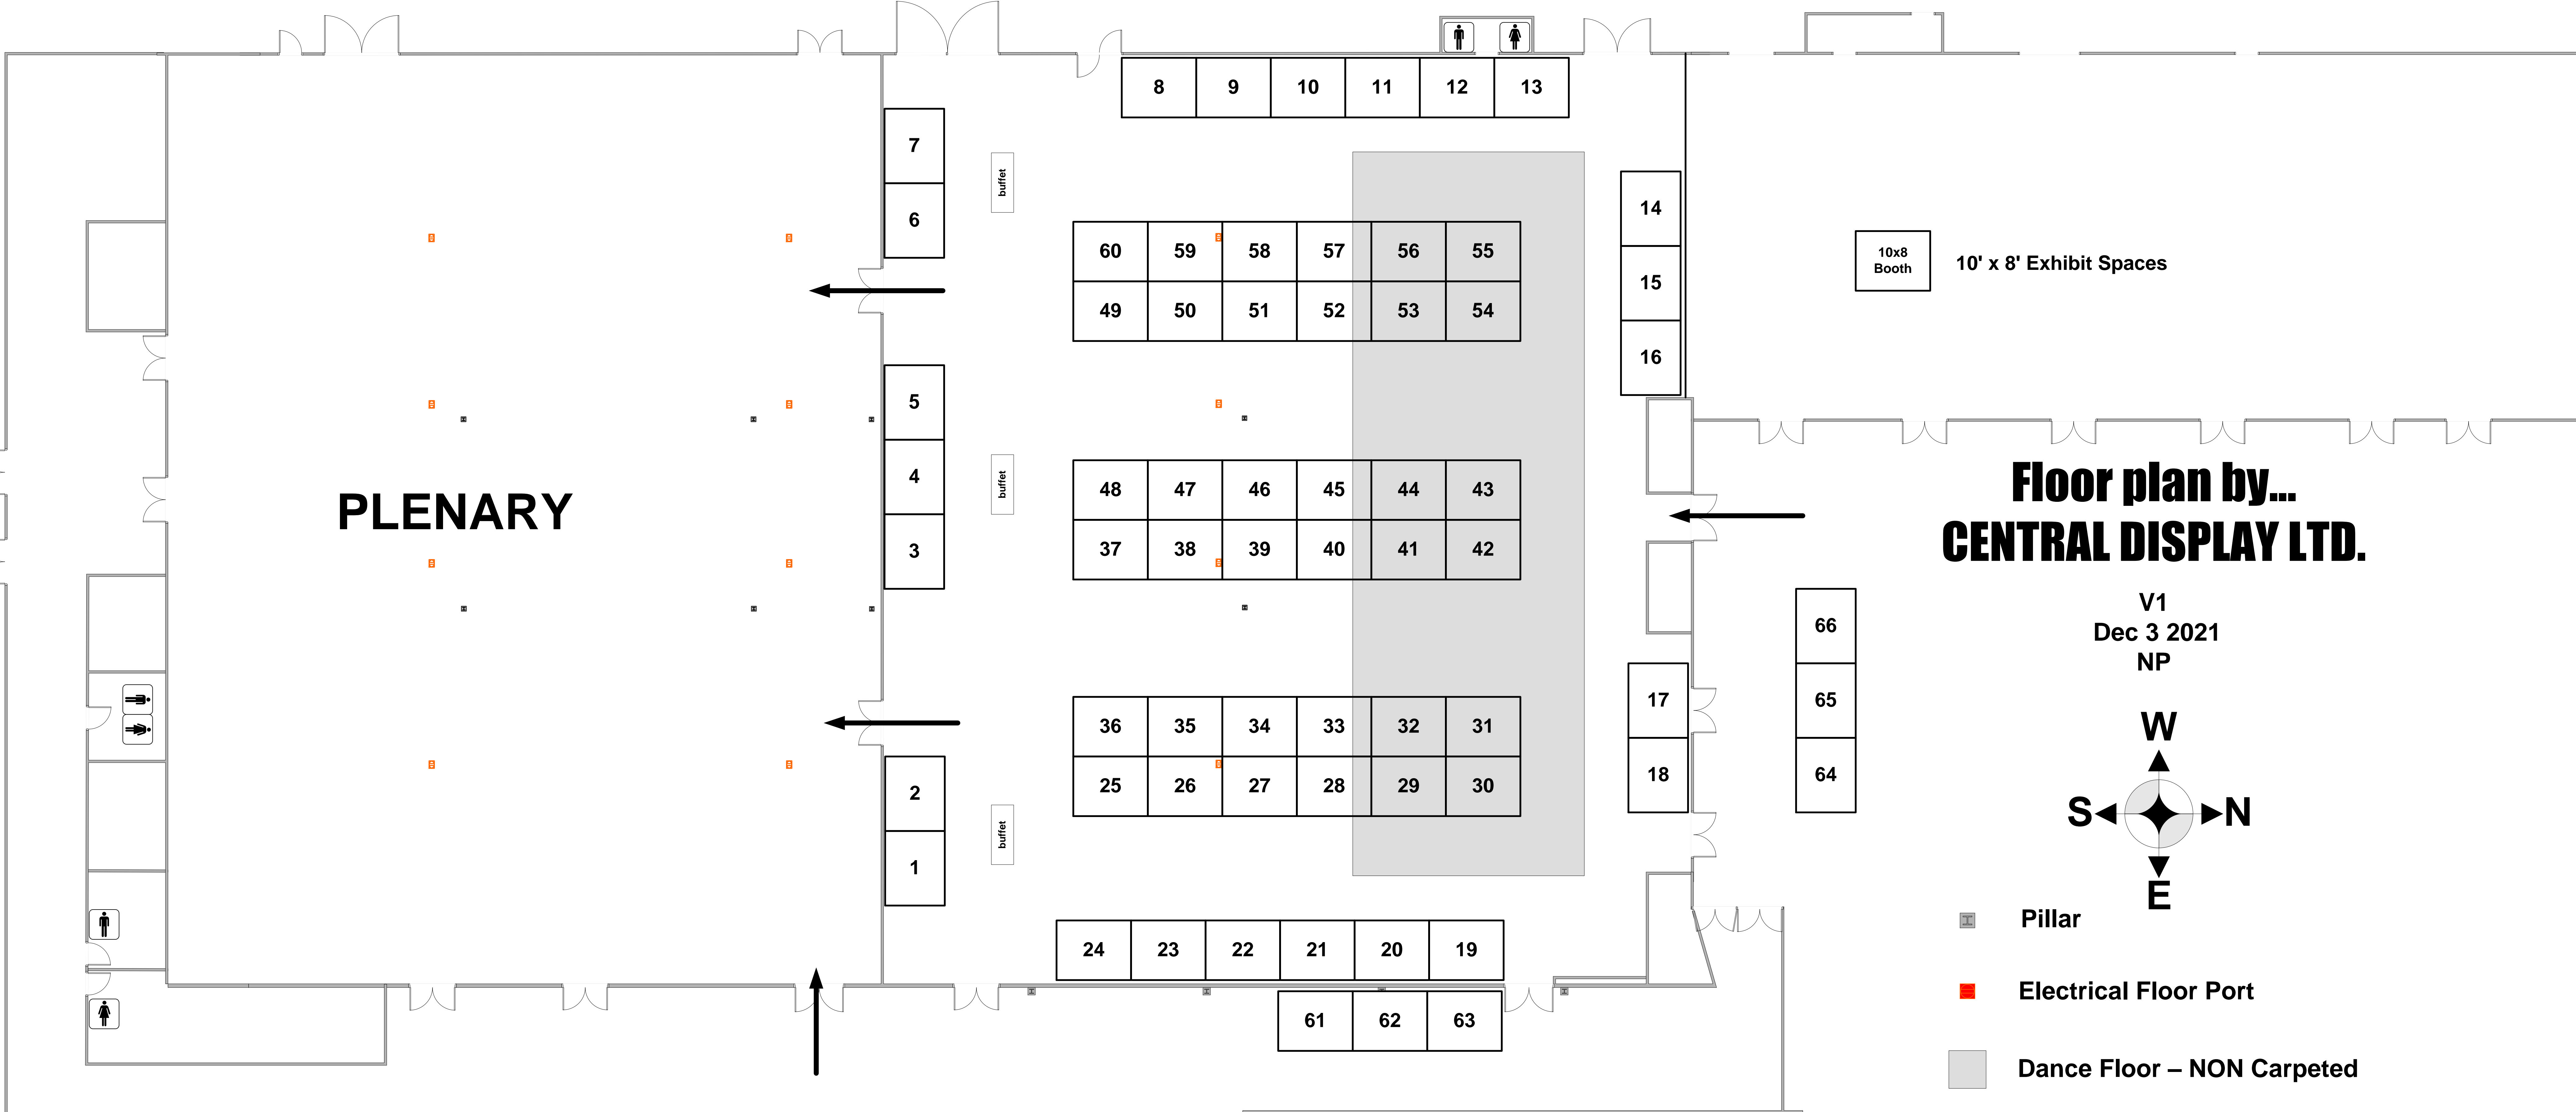

# CropConnect Conference 2022

**Floor plan by...  
CENTRAL DISPLAY LTD.**

V1  
Dec 3 2021  
NP

-  Pillar
-  Electrical Floor Port
-  Dance Floor – NON Carpeted